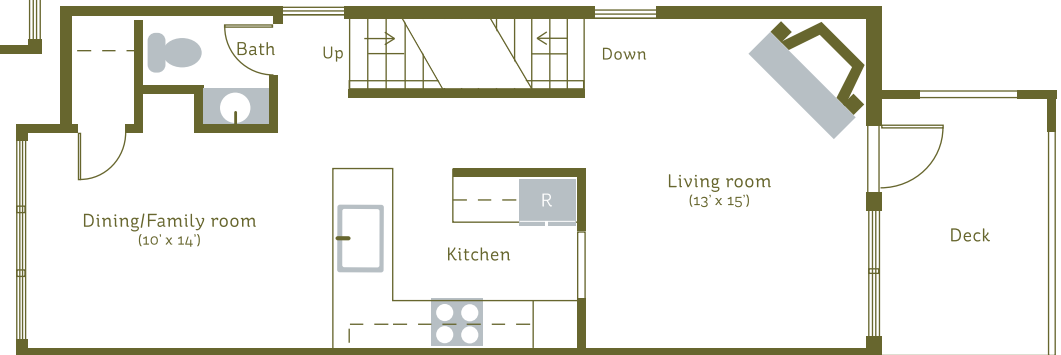

# RIVER QUARRY APARTMENTS

Townhouse ~ 1100± sq. ft.

Third Floor

Second Floor (phase 1)

Second Floor (phase 2)

First Floor