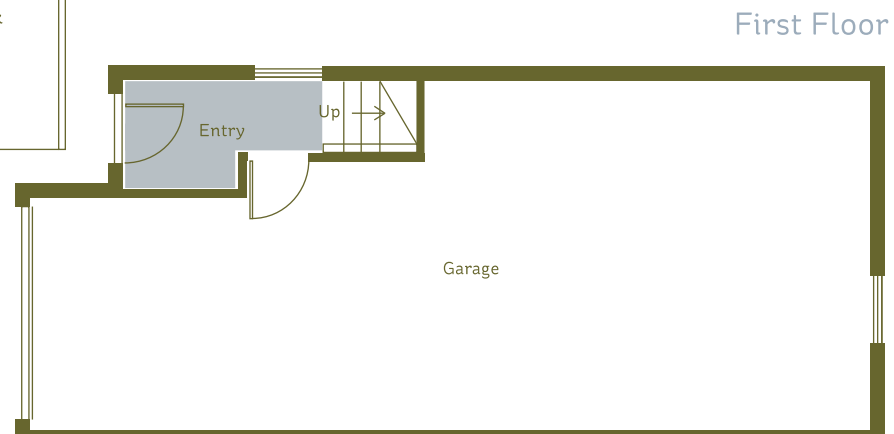

# RIVER QUARRY APARTMENTS

Townhouse ~ 1100± sq. ft.

Third Floor

Second Floor (phase 1)

Second Floor (phase 2)

First Floor