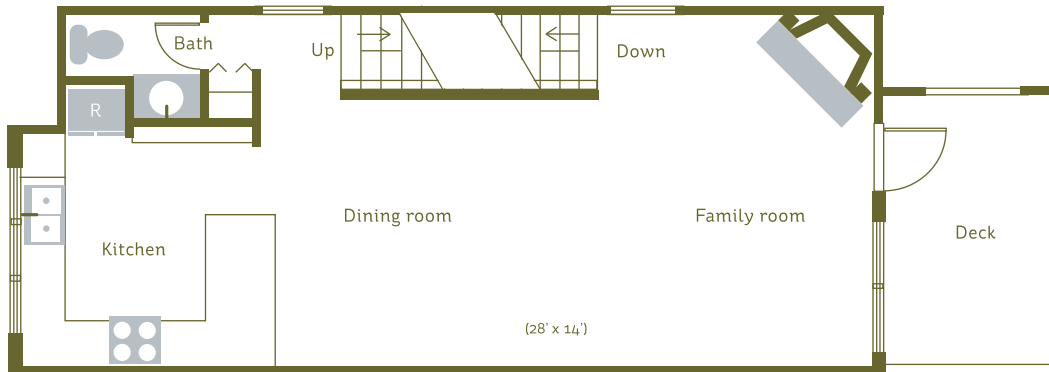

# RIVER QUARRY APARTMENTS

Townhouse ~ 1100± sq. ft.

Third Floor

Second Floor (phase 1)

Second Floor (phase 2)

First Floor