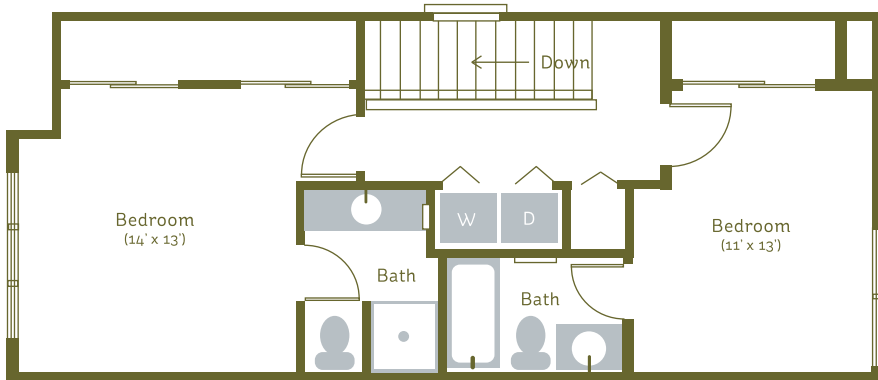

# RIVER QUARRY APARTMENTS

Townhouse ~ 1100± sq. ft.

Third Floor

Second Floor (phase 1)

Second Floor (phase 2)

First Floor